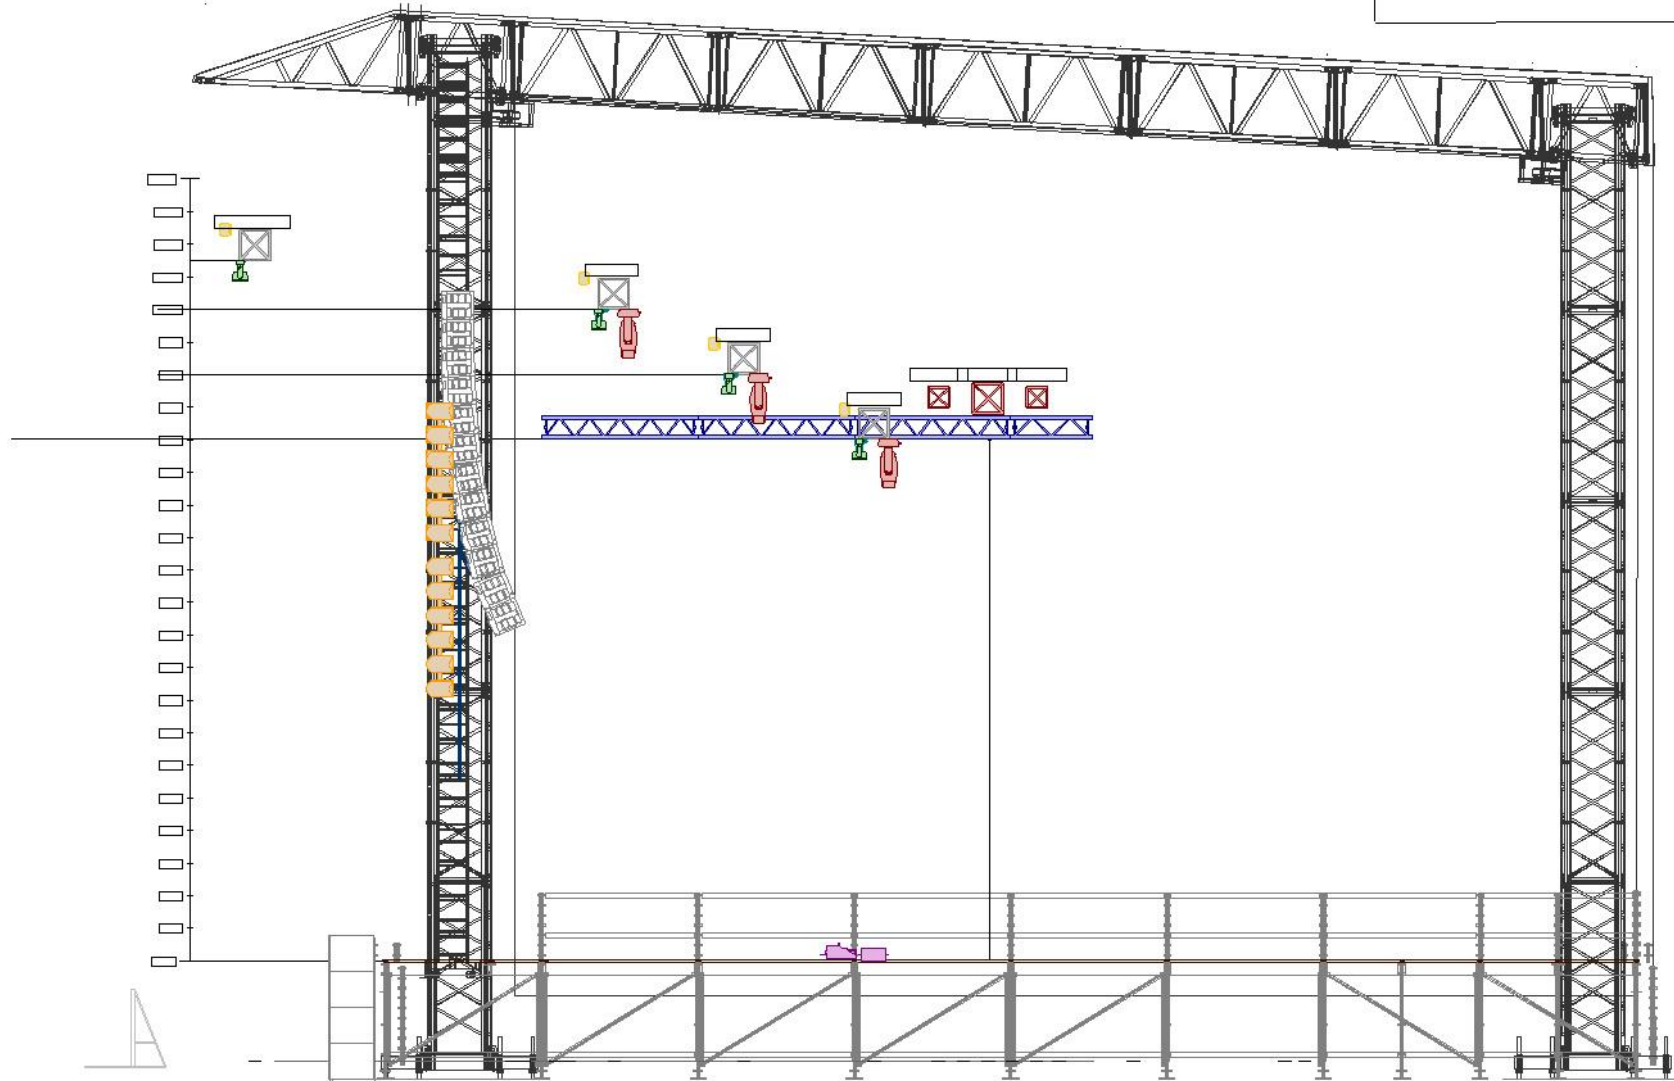

**DATE**  
 MAY 2024  
**SCALE**  
 NTS  
**VERSION**  
 V 1.2

**PROJECT**  
 MAIN STAGE

**DESIGN**  
 Nordic Rentals

**LEGEND**

Symbol	Name	Count	Fixture Options
	MAC Aura XB	24	Mode: Std.
	MAC Viper XIP	24	Mode: Basic
	Color Strike M	18	Mode: 24 oh
	Cluster B2FC	32	Mode: 8 oh