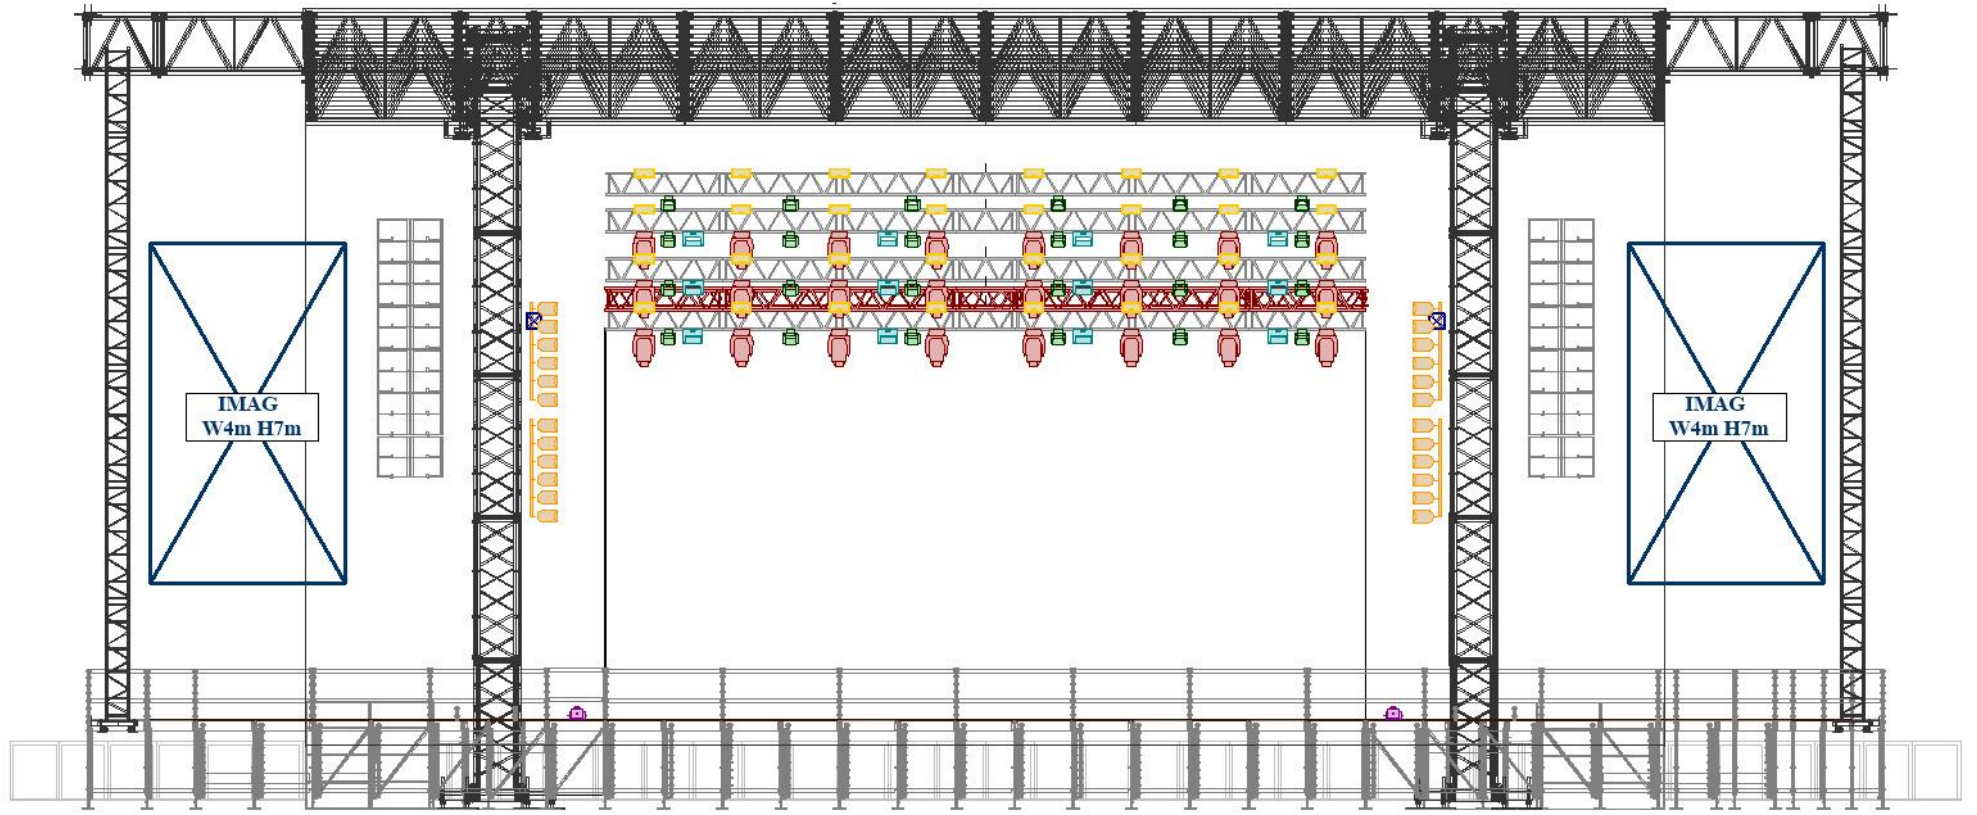

LEGEND

Symbol	Name	Count	Fixture Options
	MAC Aura XB	24	Mode: Std.
	MAC Viper XIP	24	Mode: Basic
	Color Strike M	18	Mode: 24 oh
	Cluster B2FC	32	Mode: 8 oh

Symbol	Name	Count	Fixture Options
	PAR 64	24	1 oh
	LOOKVIPER FAN	2	1 oh
	Viper NT	2	1 oh

NOTES
HOUSE DESK:
GMA2 LITE
3 PCS GUEST TRUSS (RED)
2 PCS GUEST TRUSS (BLUE)

VENUE
JELLING
MANAGER - CONTACT
Anders Linnet
+4527102639
anli@nordic.dk

DATE
MAY 2024
SCALE
NTS
VERSION
V 1.2

PROJECT
MAIN STAGE

DESIGN
Nordic Rentals