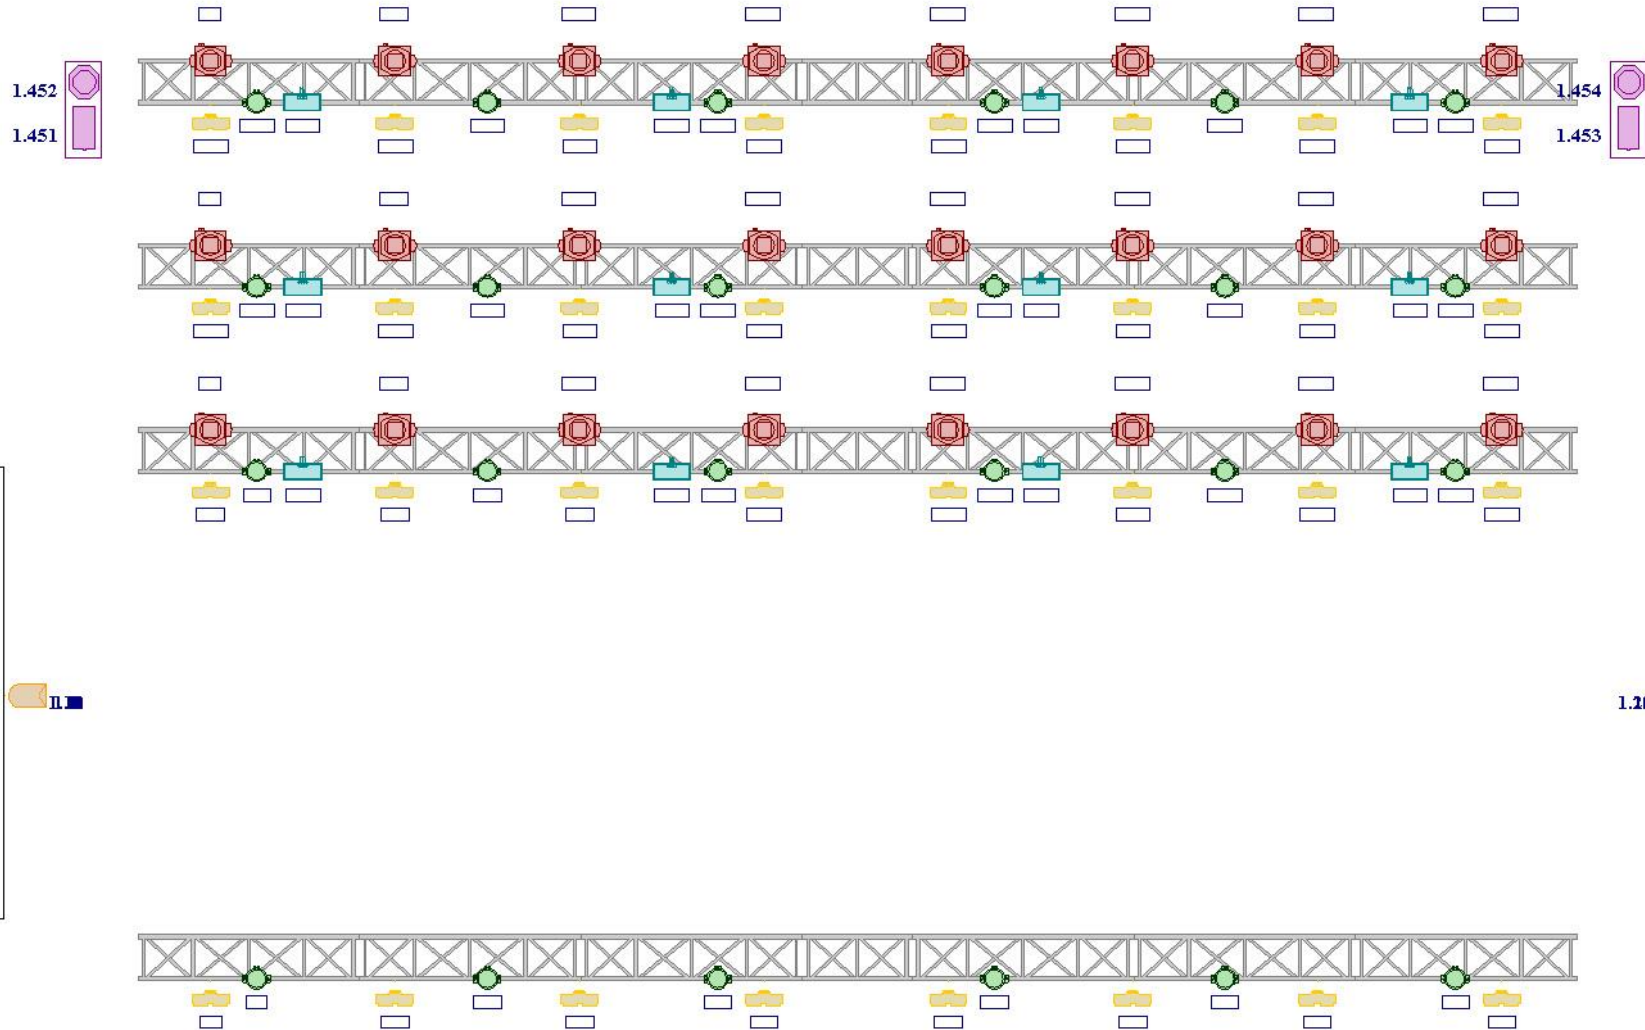

- 1.1
- 1.2
- 1.3
- 1.4
- 1.5
- 1.6
- 1.7
- 1.8
- 1.9
- 1.10
- 1.11
- 1.12

- 1.13
- 1.14
- 1.15
- 1.16
- 1.17
- 1.18
- 1.19
- 1.20
- 1.21
- 1.22
- 1.23
- 1.24

LEGEND

Symbol	Name	Count	Fixture Options
	MAC Aura XB	24	Mode: Std.
	MAC Viper XIP	24	Mode: Basic
	Color Strike M	18	Mode: 24 oh
	Cluster B2FC	32	Mode: 8 oh

Symbol	Name	Count	Fixture Options
	PAR 64	24	1 oh
	LOOKVIPER FAN	2	1 oh
	Viper NT	2	1 oh

NOTES

HOUSE DESK:
GMA2 LITE
3 PCS GUEST TRUSS (RED)
2 PCS GUEST TRUSS (BLUE)

VENUE

JELLING
MANAGER - CONTACT
Anders Linnet
+4527102639
anli@nordic.dk

DATE

MAY 2024

SCALE

NTS

VERSION

V 1.2

PROJECT

MAIN STAGE

*Jelling
Maskifestival*

DESIGN

Nordic Rentals