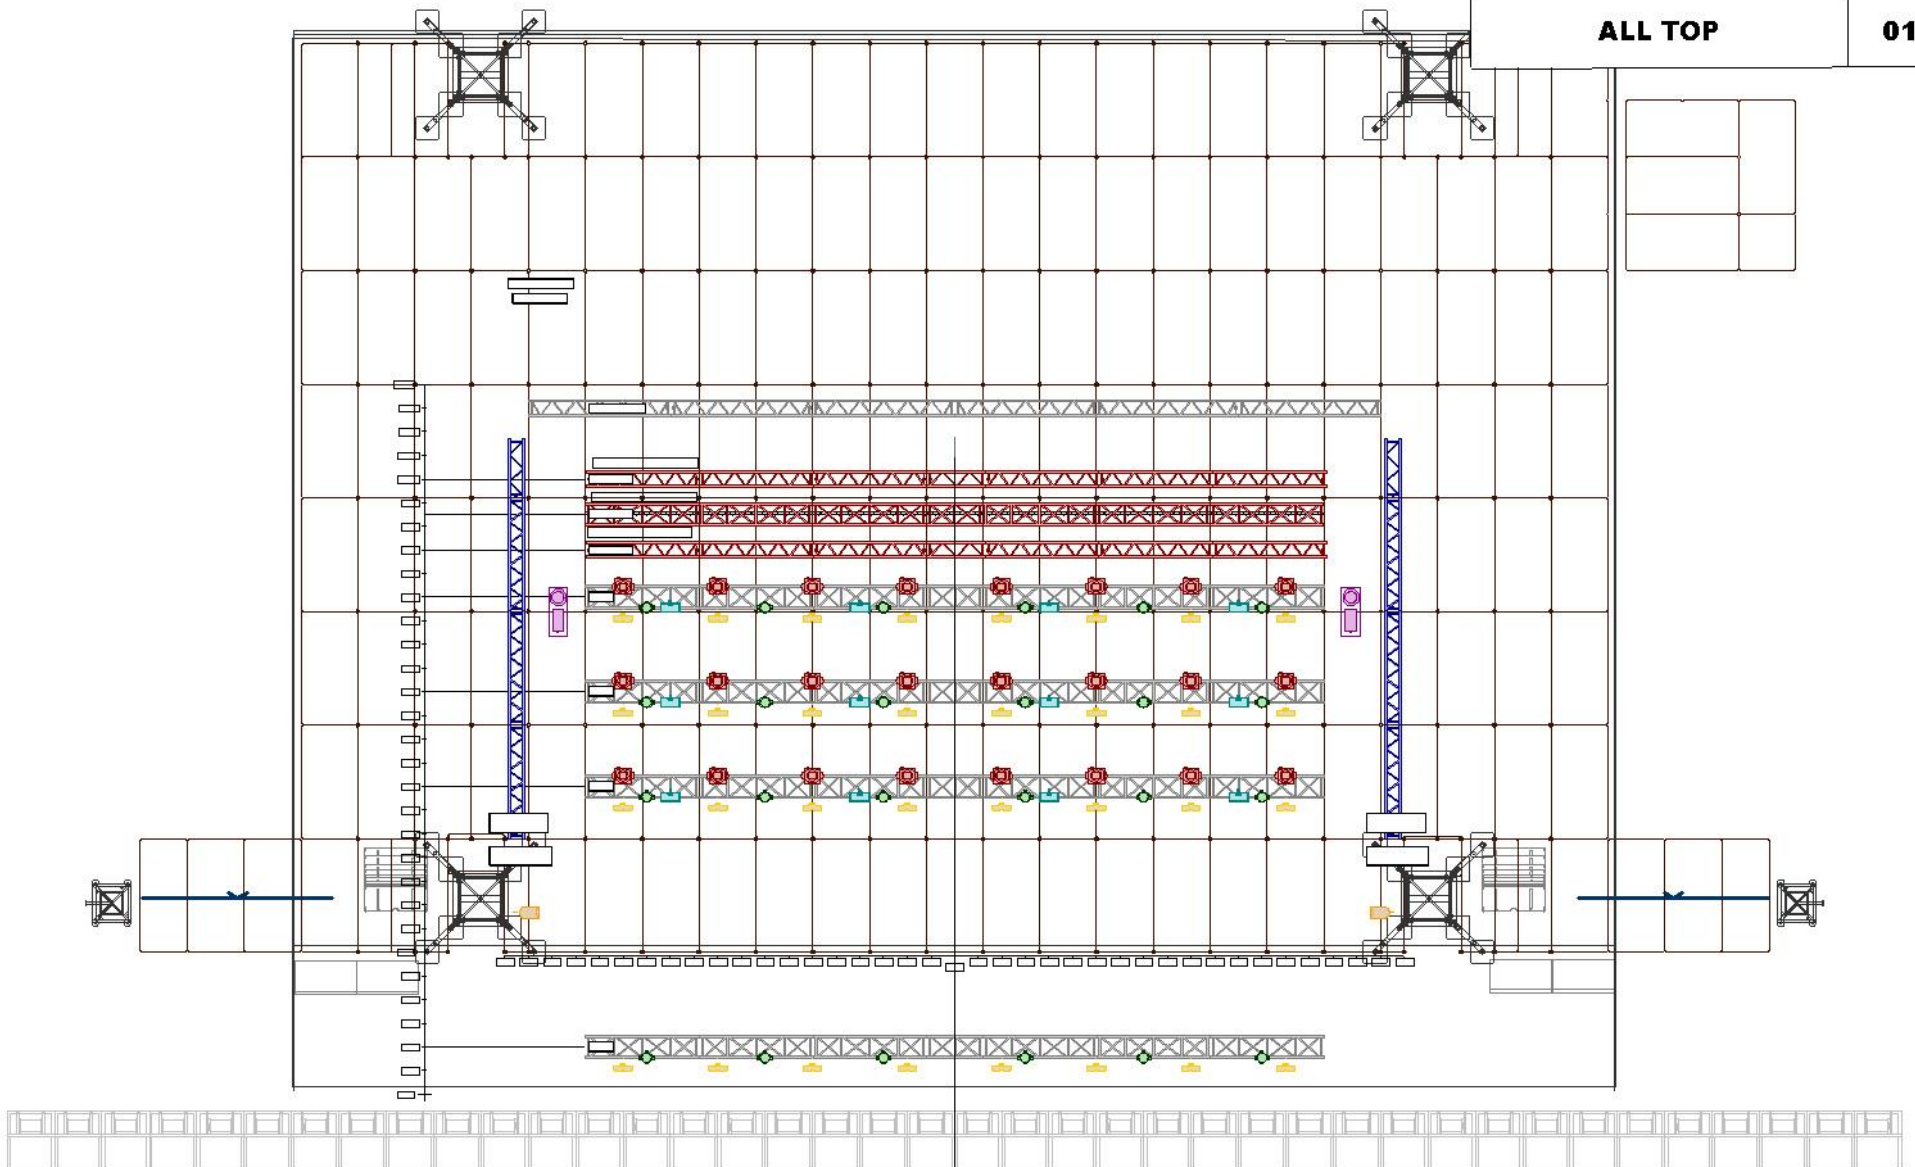

LEGEND

Symbol	Name	Count	Fixture Options
	MAC Aura XB	24	Mode: Std.
	MAC Viper XIP	24	Mode: Basic
	Color Strike M	18	Mode: 24 oh
	Cluster B2FC	32	Mode: 8 oh

Symbol	Name	Count	Fixture Options
	PAR 64	24	1 oh
	LOOKVIPER FAN	2	1 oh
	Viper NT	2	1 oh

NOTES
HOUSE DESK:
GMA2 LITE
3 PCS GUEST TRUSS (RED)
2 PCS GUEST TRUSS (BLUE)

VENUE
JELLING
MANAGER - CONTACT
Anders Linnet
+4527102639
anli@nordic.dk

DATE
MAY 2024
SCALE
NTS
VERSION
V 1.2

PROJECT
MAIN STAGE
*Jelling
Musikfestival*

DESIGN
Nordic Rentals