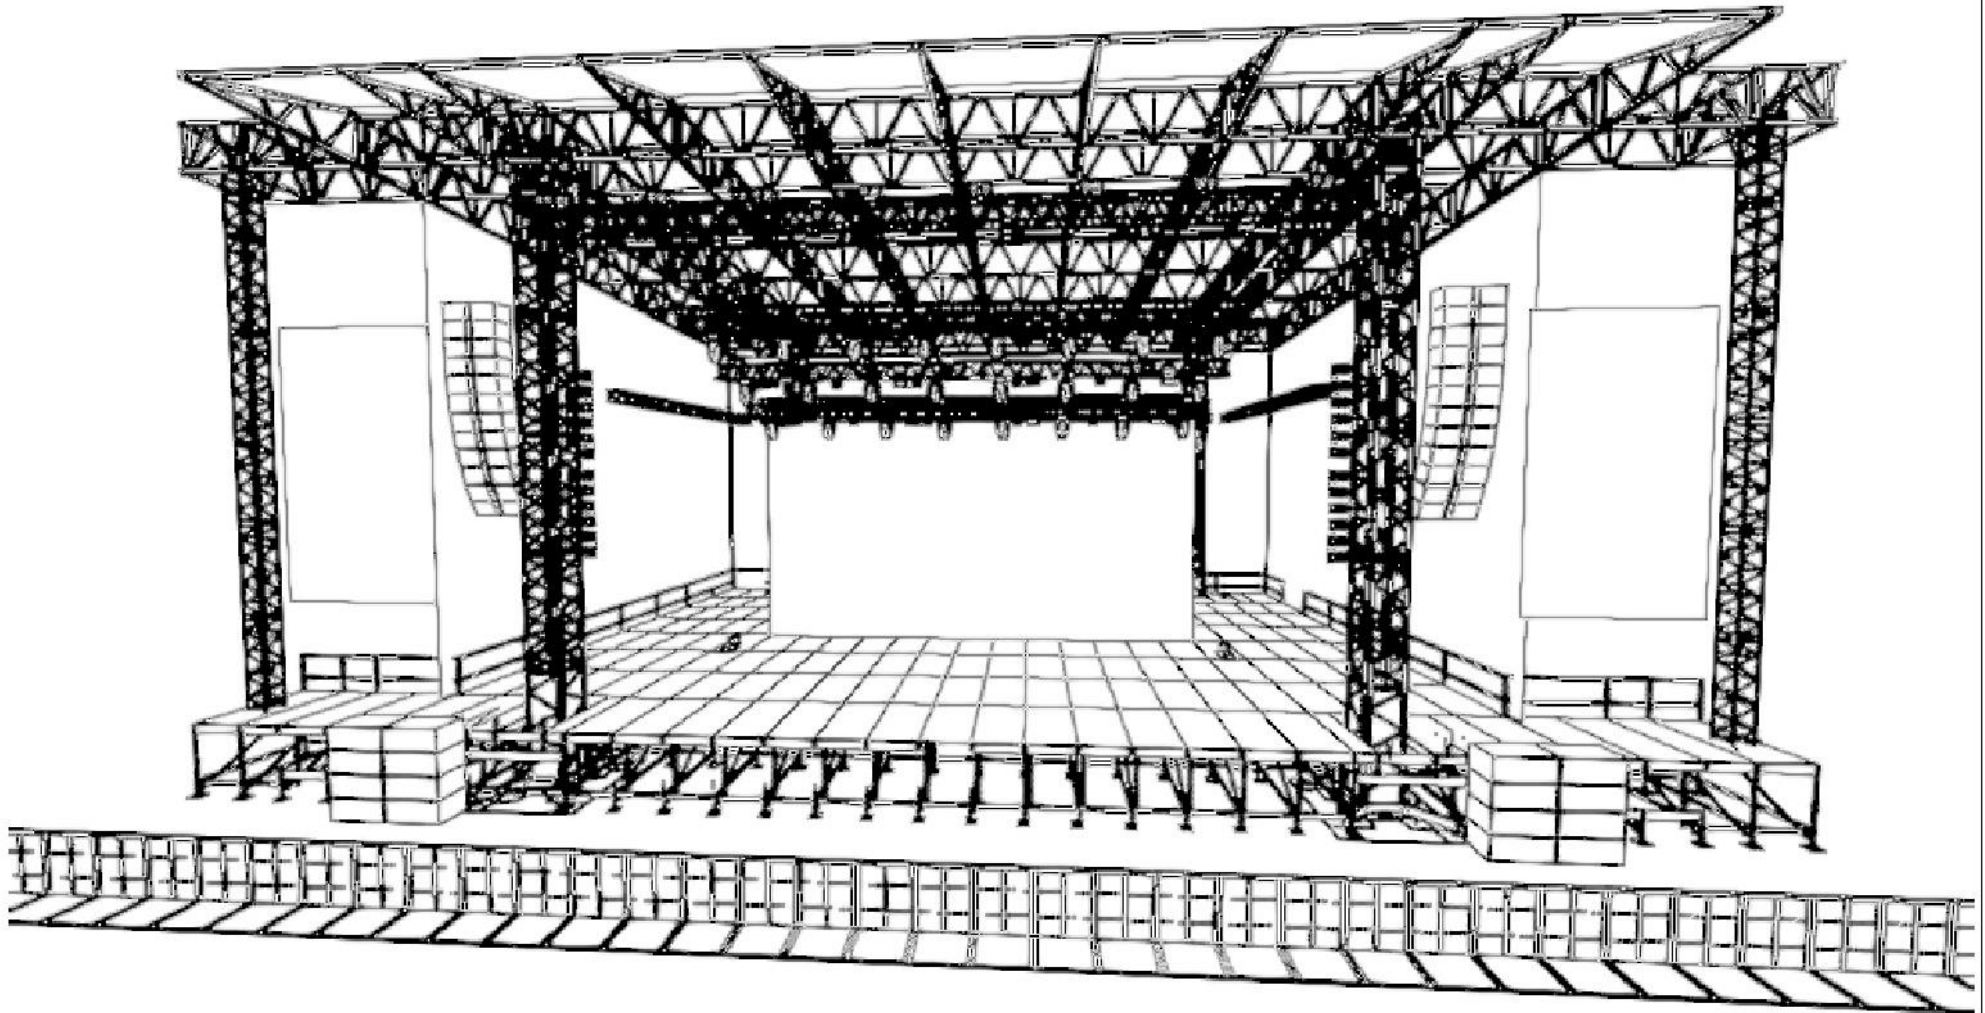

LEGEND

Symbol	Name	Count	Fixture Options
	MAC Aura XB	24	Mode: Std.
	MAC Viper XP	24	Mode: Basic
	Color Strike M	18	Mode: 24 oh
	Cluster B2FO	32	Mode: 8 oh

Symbol	Name	Count	Fixture Options
	PAR 64	24	1 oh
	LOOKVIPER FAN	2	1 oh
	Viper NT	2	1 oh

NOTES

HOUSE DESK:
GMA2 LITE
3 PCS GUEST TRUSS (RED)
2 PCS GUEST TRUSS (BLUE)

VENUE

JELLING
MANAGER - CONTACT
Anders Linnet
+4527102639
anli@nordic.dk

DATE

MAY 2024

SCALE

NTS

VERSION

V 1.2

PROJECT

MAIN STAGE

*Jelling
Mascifestival*

DESIGN

Nordic Rentals