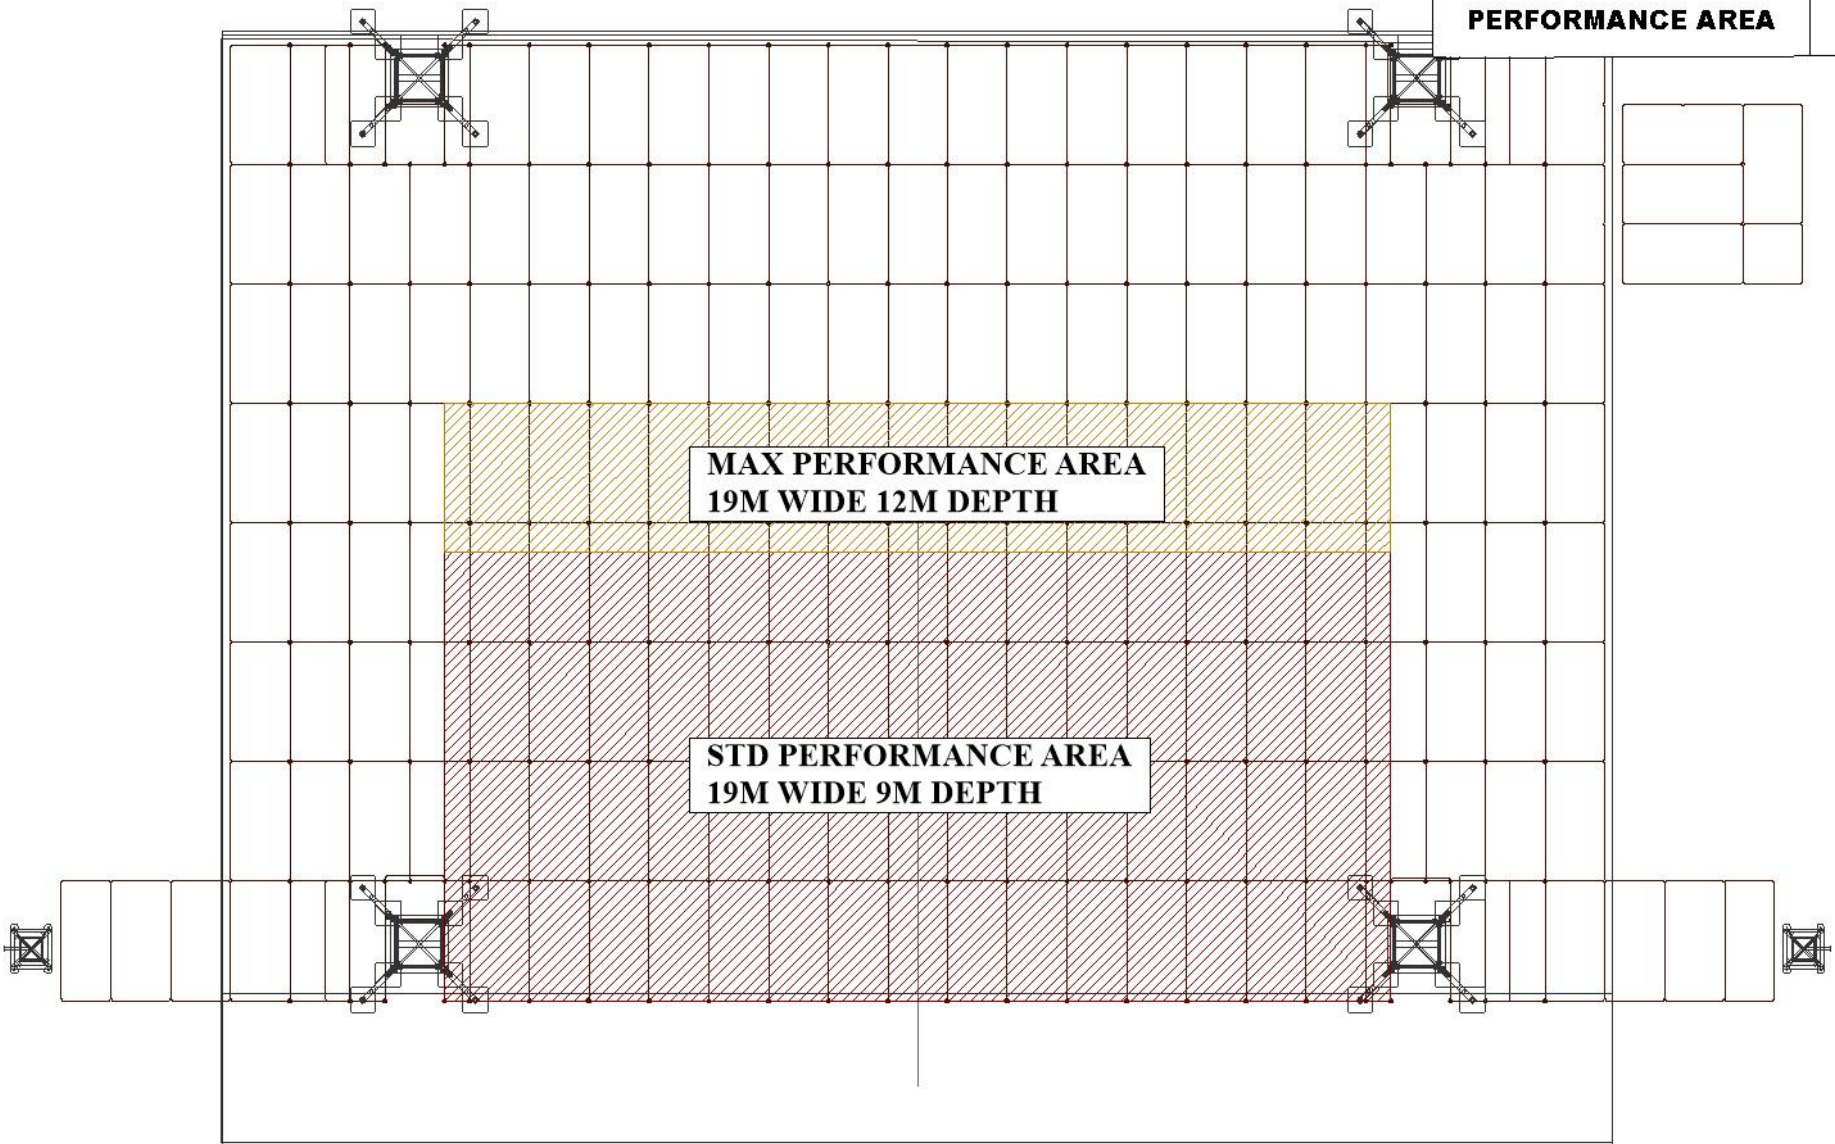

LEGEND

Symbol	Name	Count	Fixture Options
	MAC Aura XB	24	Mode: Std.
	MAC Viper XIP	24	Mode: Basic
	Color Strike M	18	Mode: 24 oh
	Cluster B2FC	32	Mode: 8 oh

Symbol	Name	Count	Fixture Options
	PAR 64	24	1 oh
	LOOKVIPER FAN	2	1 oh
	Viper NT	2	1 oh

NOTES

HOUSE DESK:
GMA2 LITE
3 PCS GUEST TRUSS (RED)
2 PCS GUEST TRUSS (BLUE)

VENUE

JELLING
MANAGER - CONTACT
Anders Linnet
+4527102639
anli@nordic.dk

DATE

MAY 2024

SCALE

NTS

VERSION

V 1.2

PROJECT

MAIN STAGE

*Jelling
Musikfestival*

DESIGN

Nordic Rentals