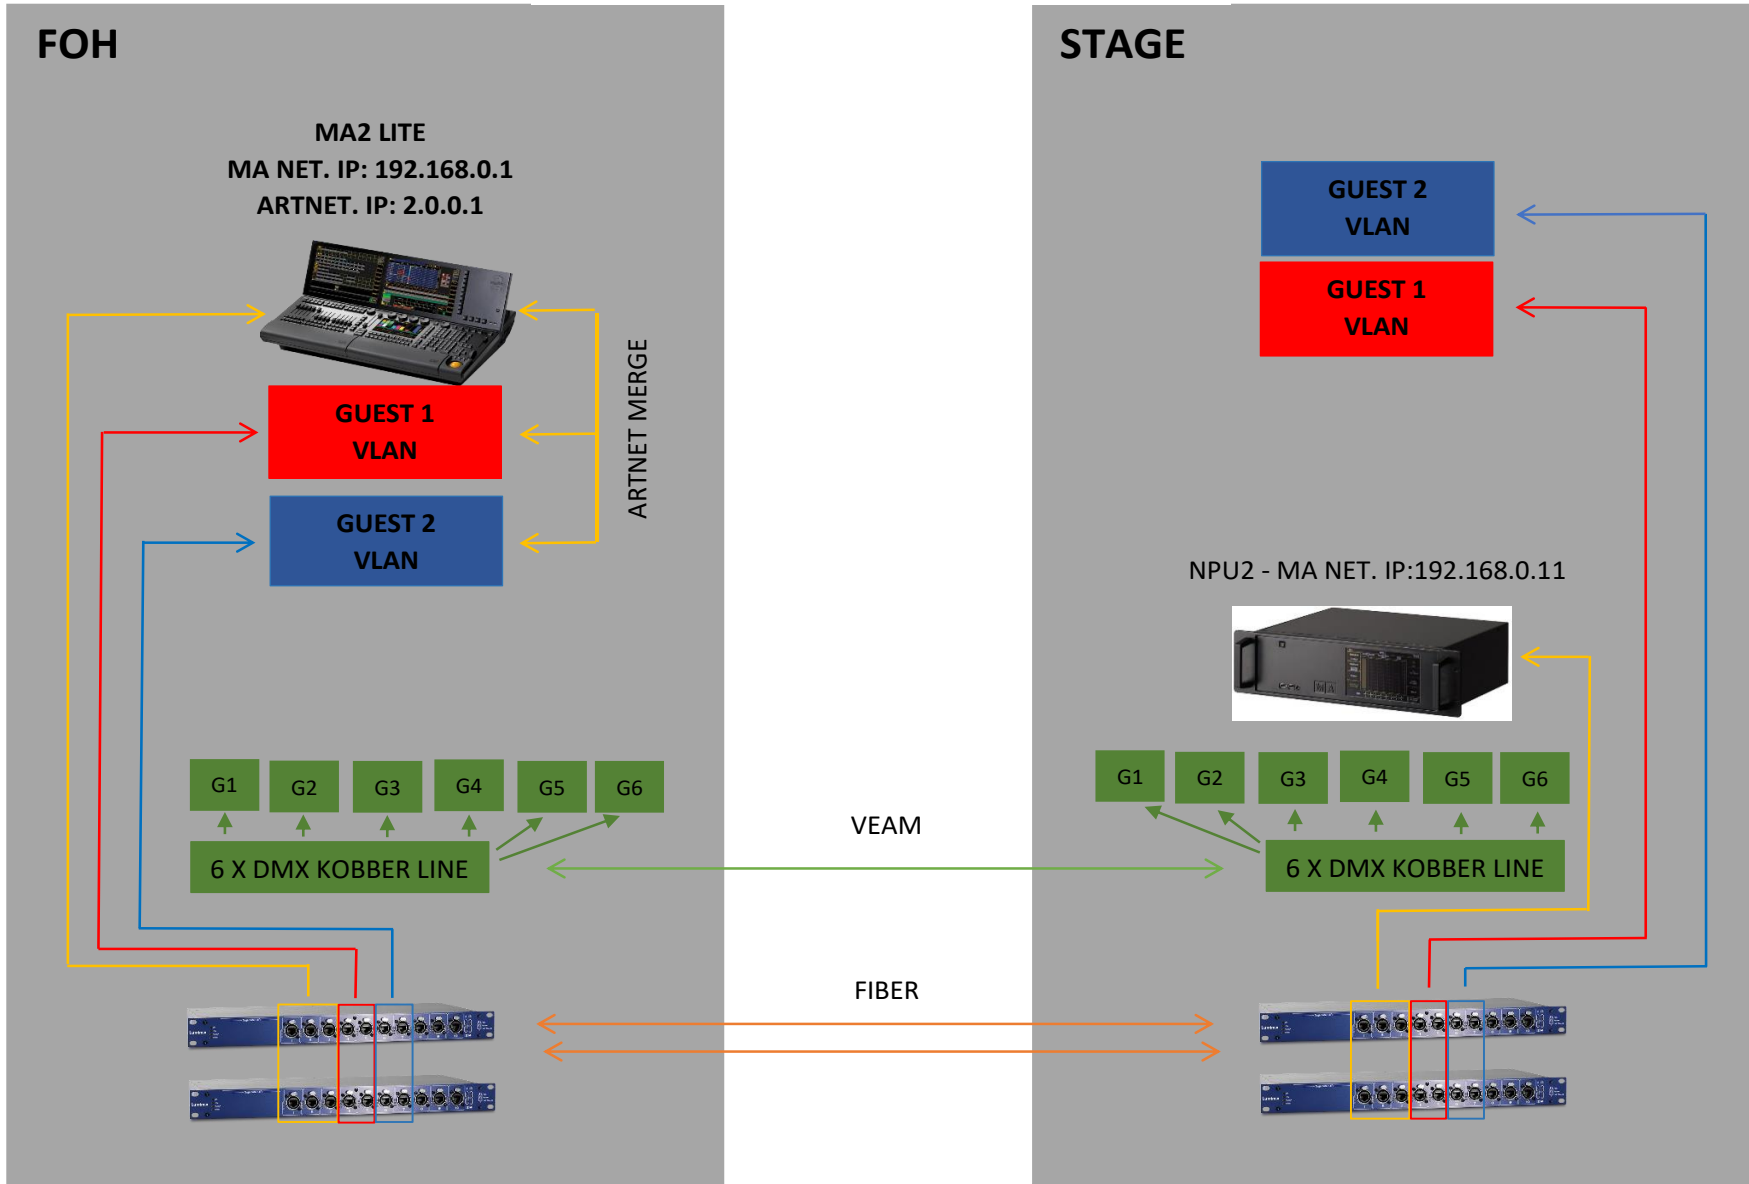

# Light system overview

LEGEND

Symbol	Name	Count	Fixture Options
	MAC Aura XB	24	Mode: Std.
	MAC Viper XP	24	Mode: Basic
	Color Strike M	18	Mode: 24 oh
	Cluster B2FO	32	Mode: 8 oh

Symbol	Name	Count	Fixture Options
	PAR 64	24	1 oh
	LOOKVIPER FAN	2	1 oh
	Viper NT	2	1 oh